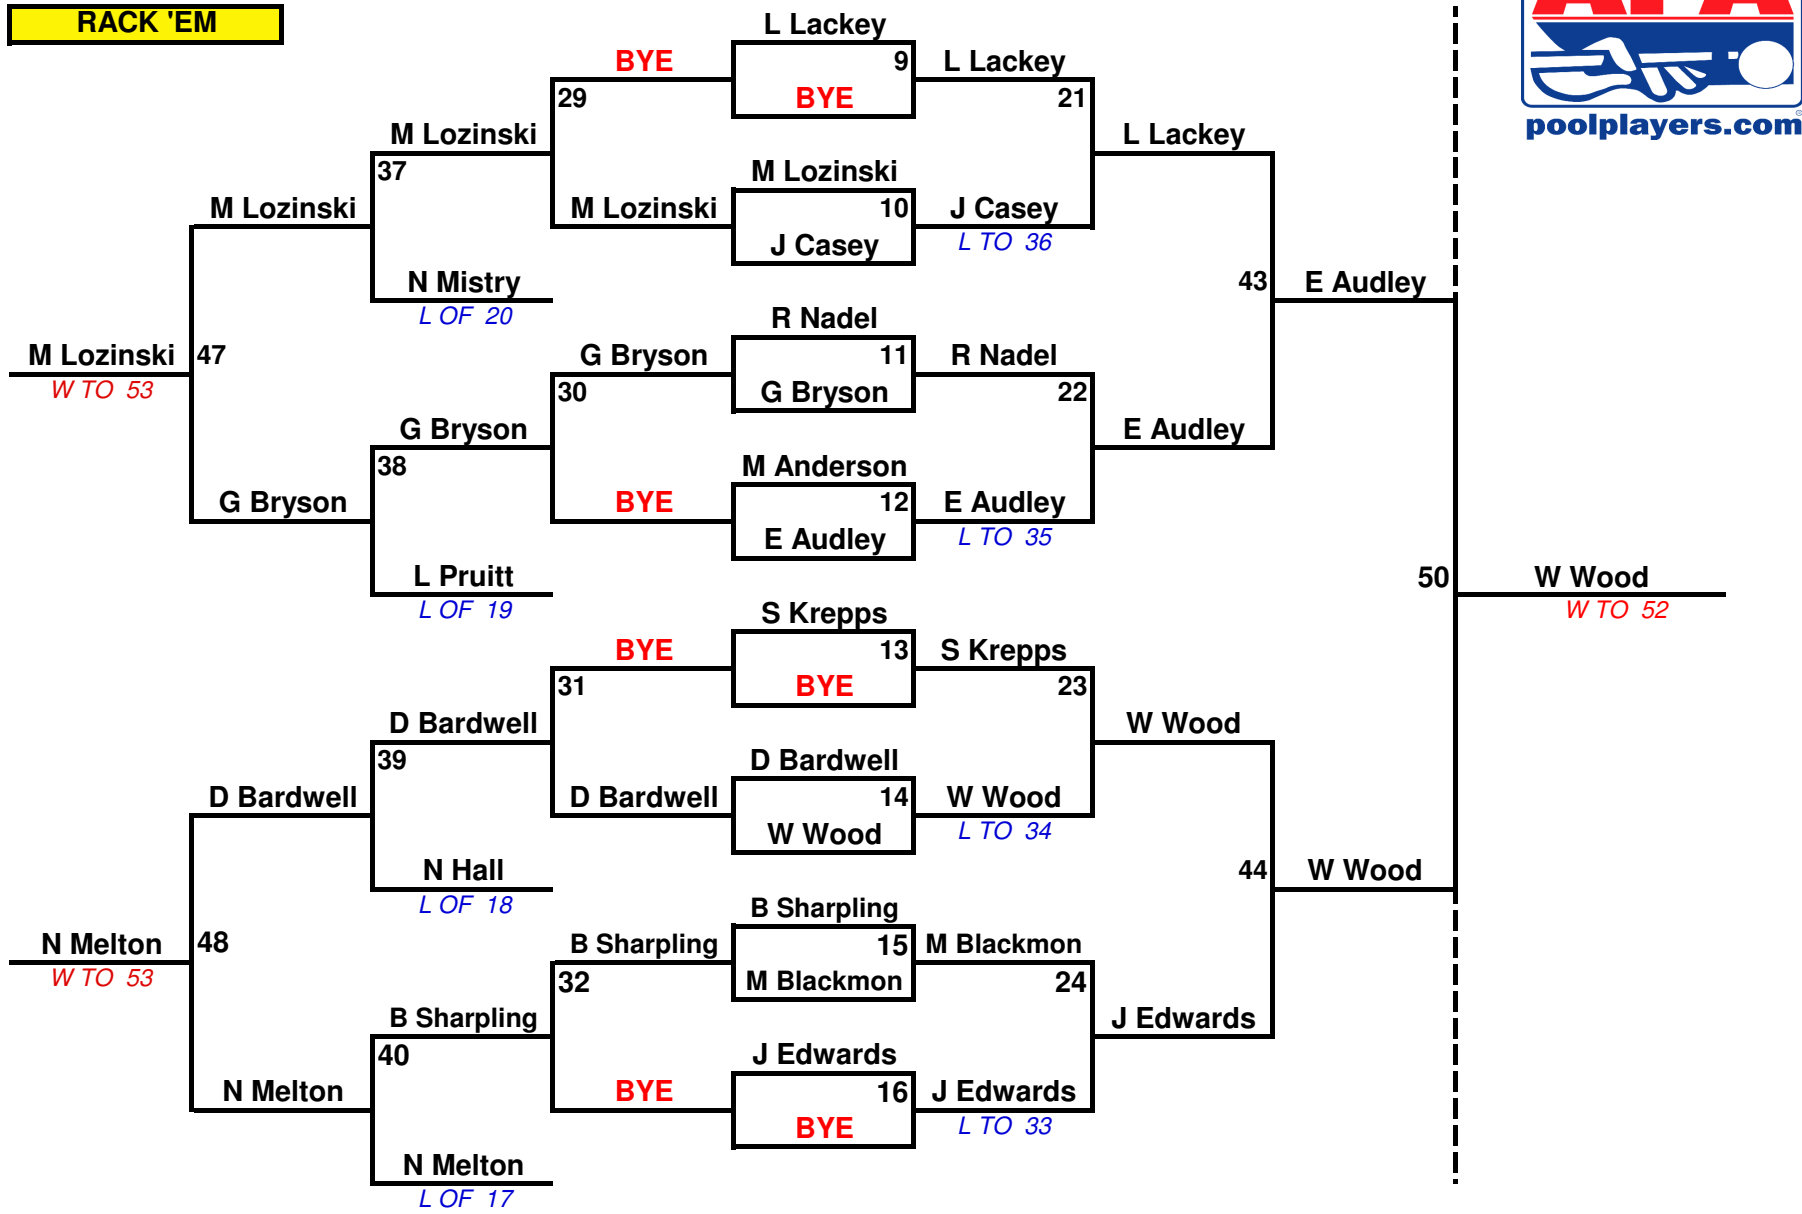

RACK 'EM

Sat 8pm Sat 3pm Sat 10am Fri 7pm Sat 10am Sat 3pm Sat 8pm Sun Sun

Sunday Rounds @ Rack 'Em

RACK 'EM

Sat 8pm Sat 3pm Sat 10am Fri 7pm Sat 10am Sat 3pm Sat 8pm Sun Sun

Sunday Rounds @ Rack 'Em

Blue Rocks

SUNDAY - Rack 'EM & Blue Rocks combined. Please pay attention to the bracket your team began on and follow bracket numbers

SUN 10AM

CONTINUOUS PLAY