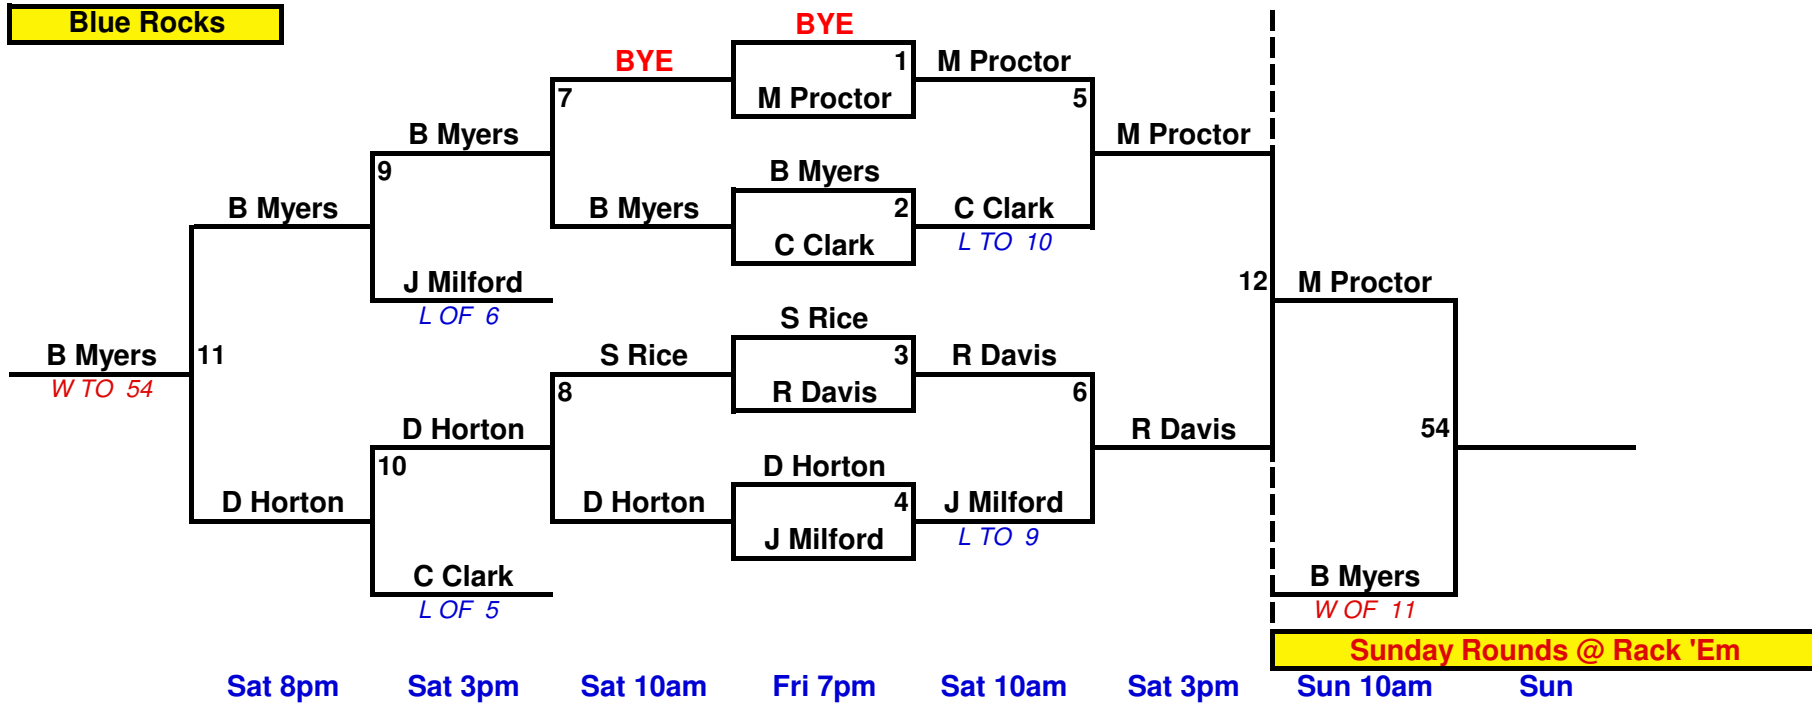

RACK 'EM

Sat 8pm Sat 3pm Sat 10am Fri 7pm Sat 10am Sat 3pm Sat 8pm Sun Sun

Sunday Rounds @ Rack 'Em

RACK 'EM

Sat 8pm Sat 3pm Sat 10am Fri 7pm Sat 10am Sat 3pm Sat 8pm Sun Sun

Sunday Rounds @ Rack 'Em

Blue Rocks

SUNDAY - Rack 'EM & Blue Rocks combined. Please pay attention to the bracket your team began on and follow bracket numbers

SUN 10AM

CONTINUOUS PLAY