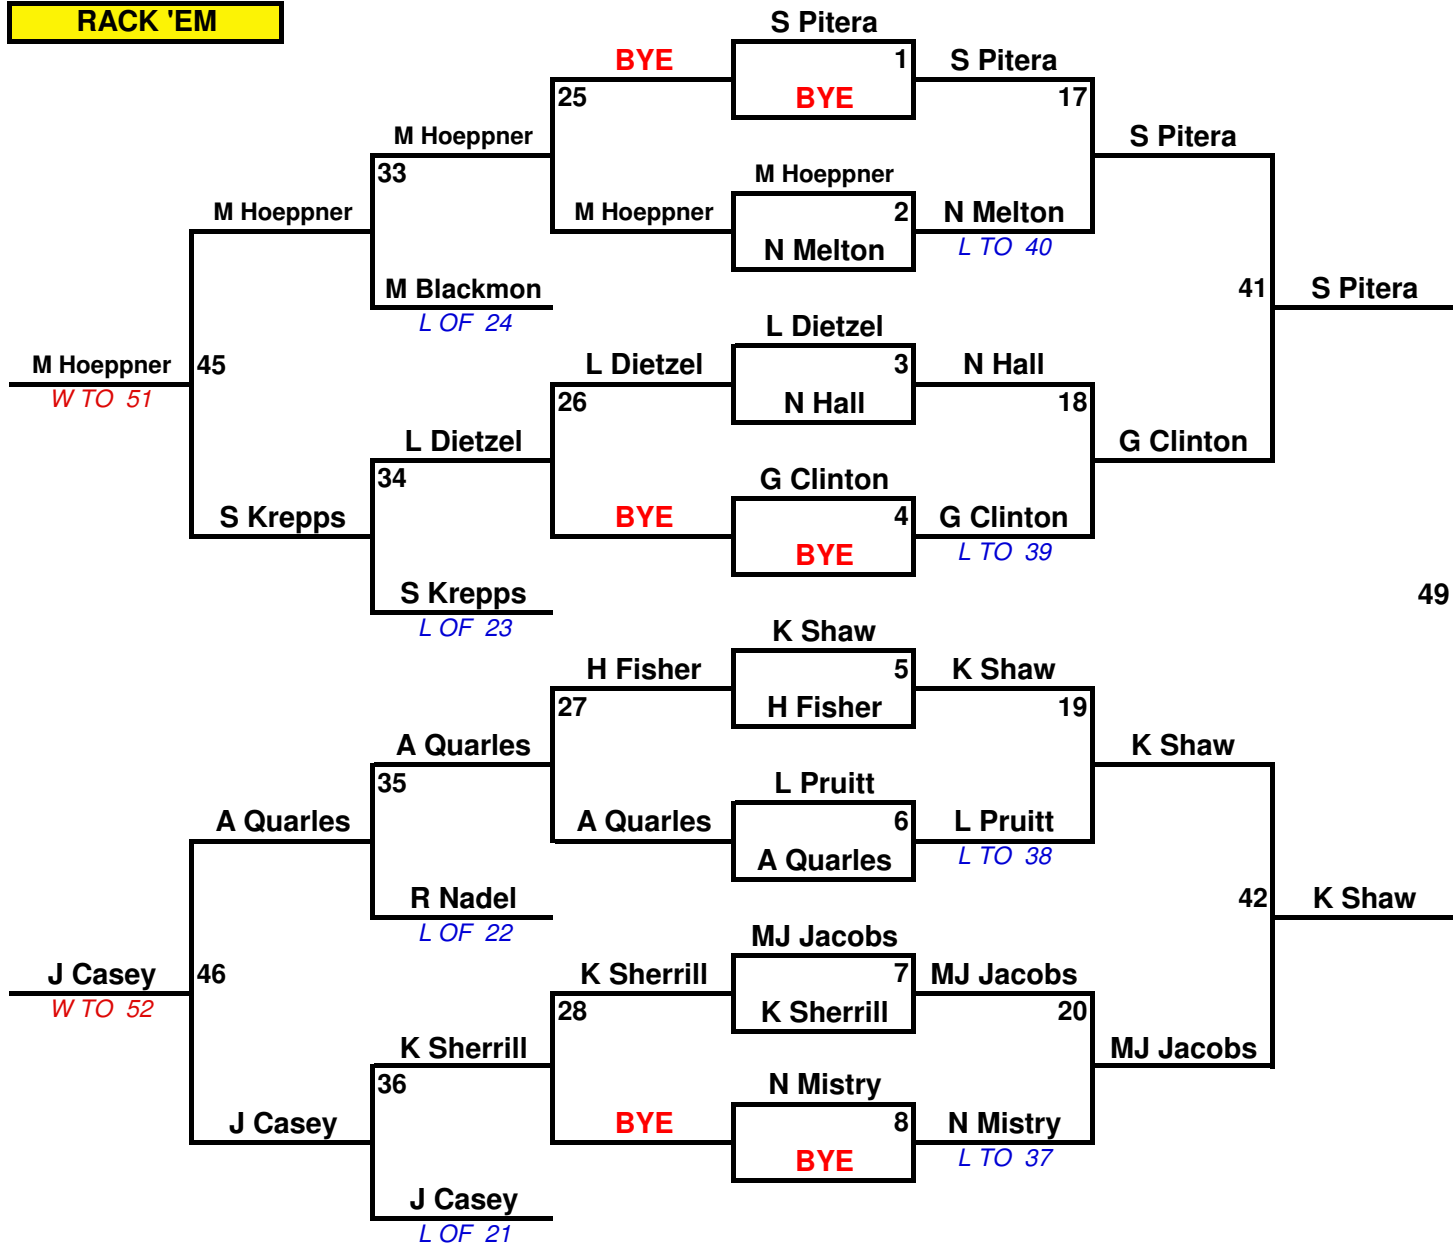

RACK 'EM

Sat 8pm Sat 3pm Sat 10am Fri 7pm Sat 10am Sat 3pm Sat 8pm Sun Sun

Sunday Rounds @ Rack 'Em

RACK 'EM

Sat 8pm Sat 3pm Sat 10am Fri 7pm Sat 10am Sat 3pm Sat 8pm Sun Sun

Sunday Rounds @ Rack 'Em

Blue Rocks

SUNDAY - Rack 'EM & Blue Rocks combined. Please pay attention to the bracket your team began on and follow bracket numbers

SUN 10AM

CONTINUOUS PLAY