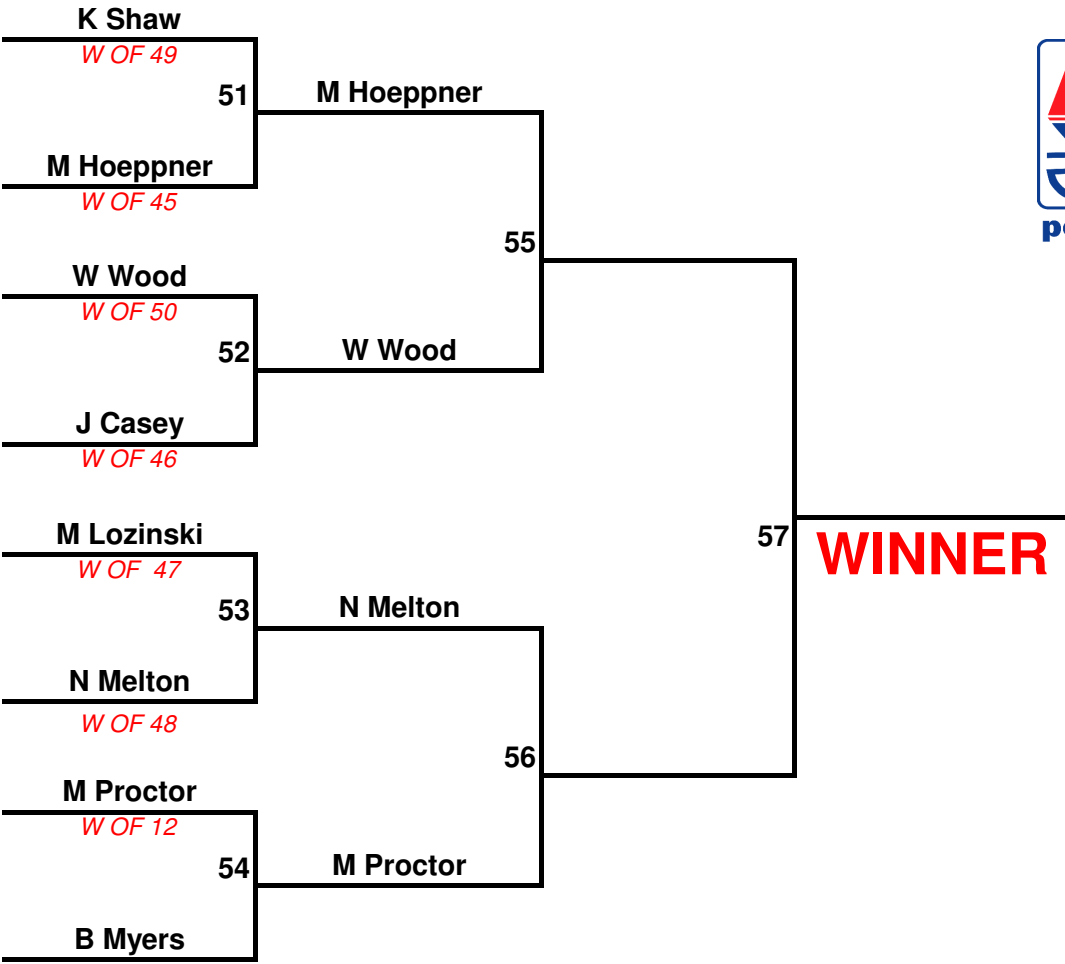

RACK 'EM

Sat 8pm Sat 3pm Sat 10am Fri 7pm Sat 10am Sat 3pm Sat 8pm Sun Sun

Sunday Rounds @ Rack 'Em

RACK 'EM

Sat 8pm Sat 3pm Sat 10am Fri 7pm Sat 10am Sat 3pm Sat 8pm Sun Sun

Sunday Rounds @ Rack 'Em

Blue Rocks

SUNDAY - Rack 'EM & Blue Rocks combined. Please pay attention to the bracket your team began on and follow bracket numbers

SUN 10AM

CONTINUOUS PLAY