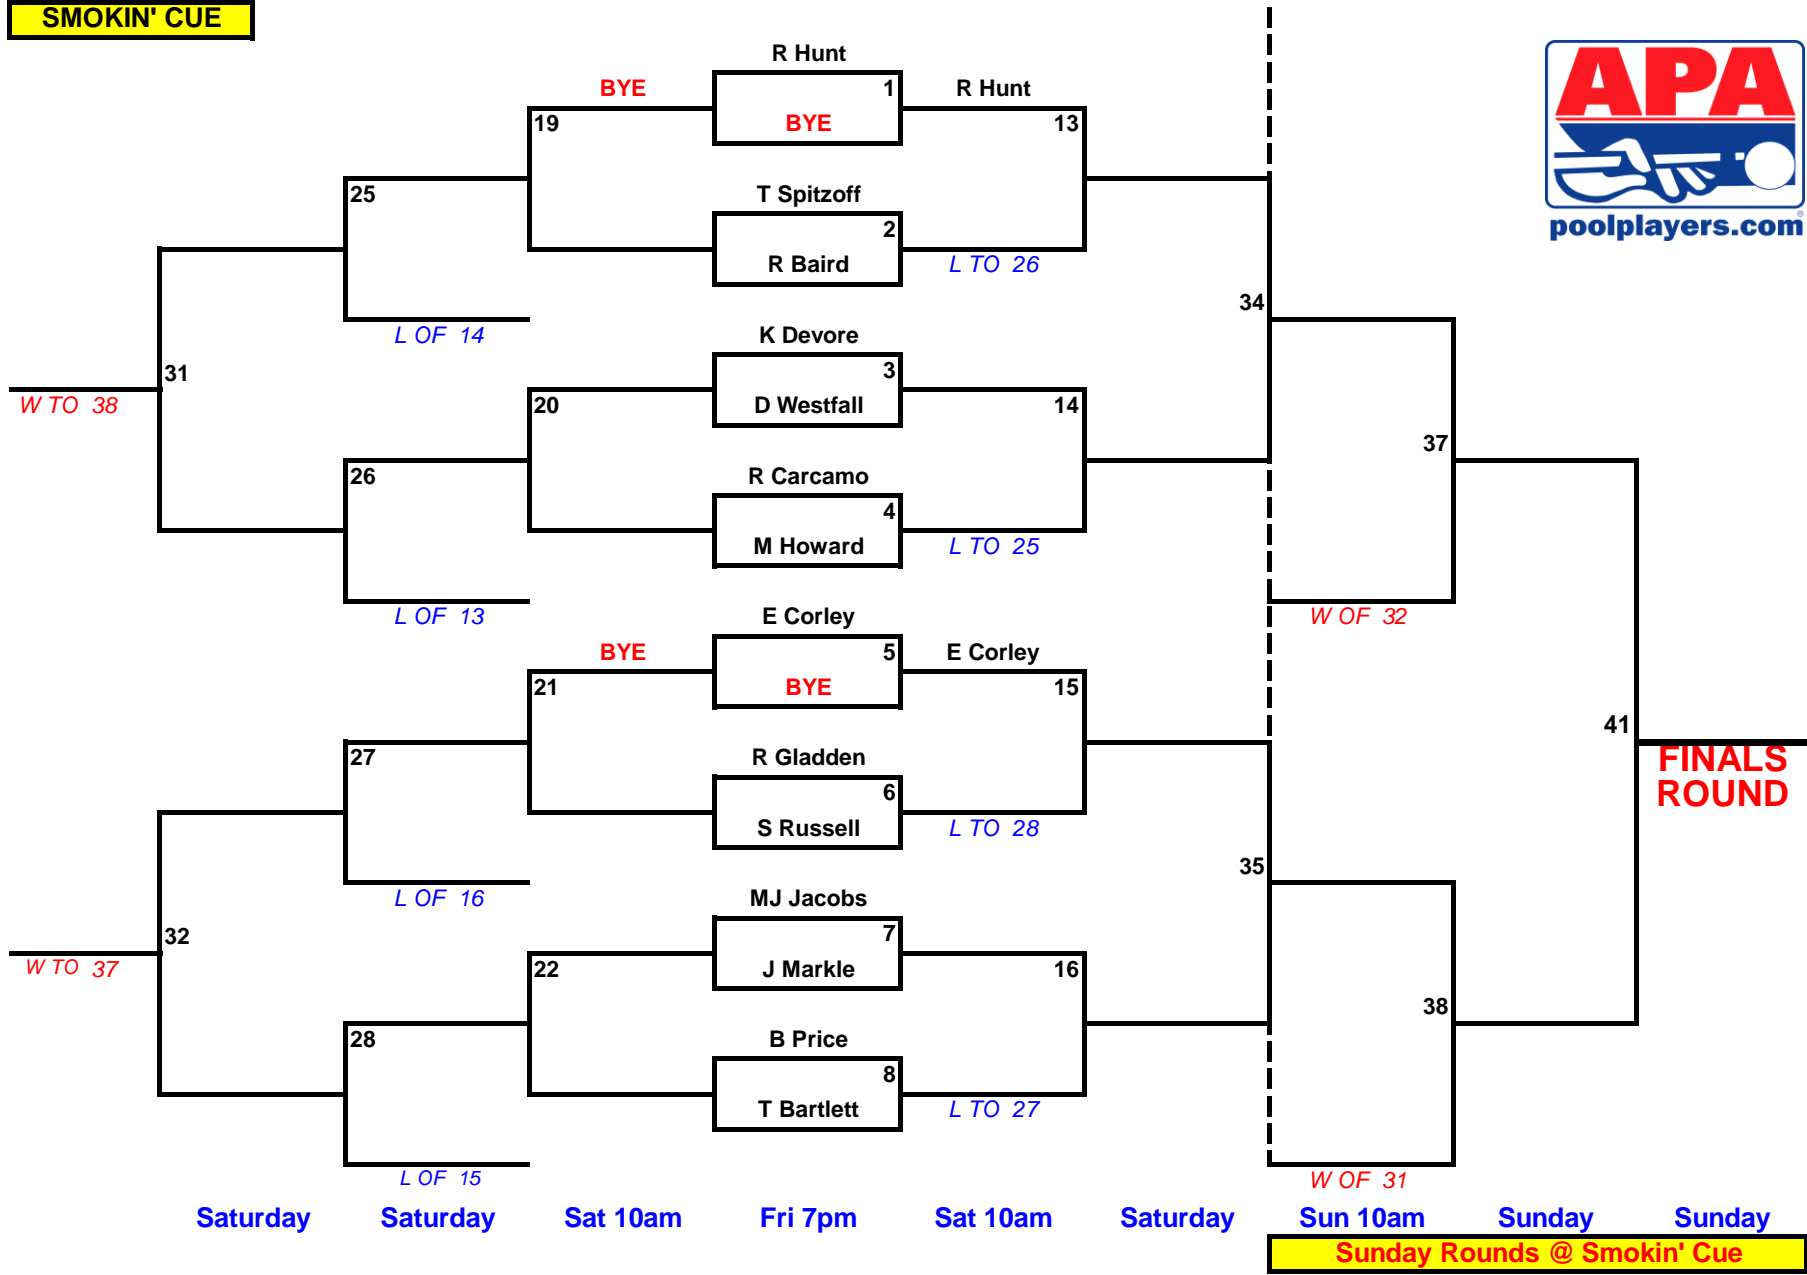

SMOKIN' CUE

SMOKIN' CUE

W TO 40

W TO 39

W OF 11

W OF 33

Saturday Saturday Sat 10am Fri 7pm Sat 10am Saturday Sun 10am Sunday Sunday

Sunday Rounds @ Smokin' Cue