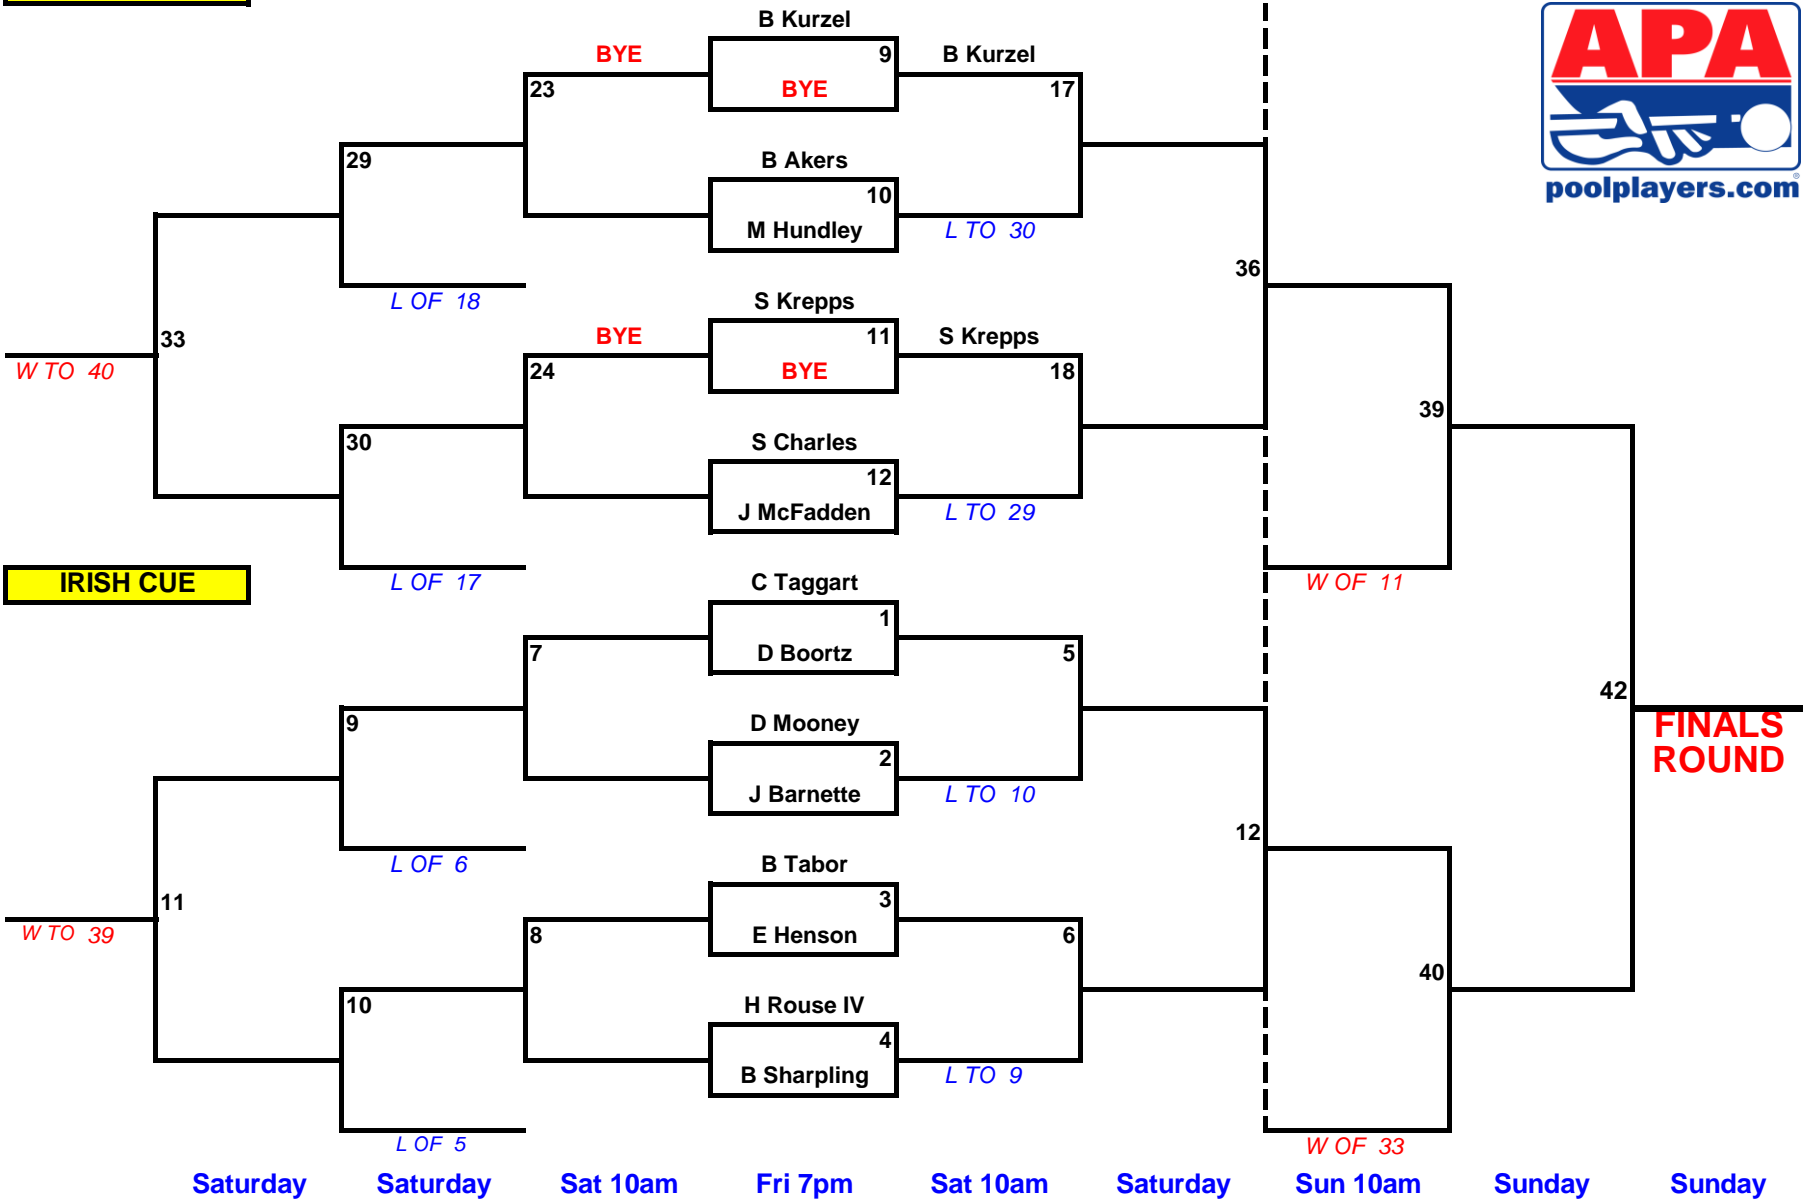

SMOKIN' CUE

SMOKIN' CUE

W TO 40

W TO 39

W OF 11

W OF 33

Saturday Saturday Sat 10am Fri 7pm Sat 10am Saturday Sun 10am Sunday Sunday

Sunday Rounds @ Smokin' Cue